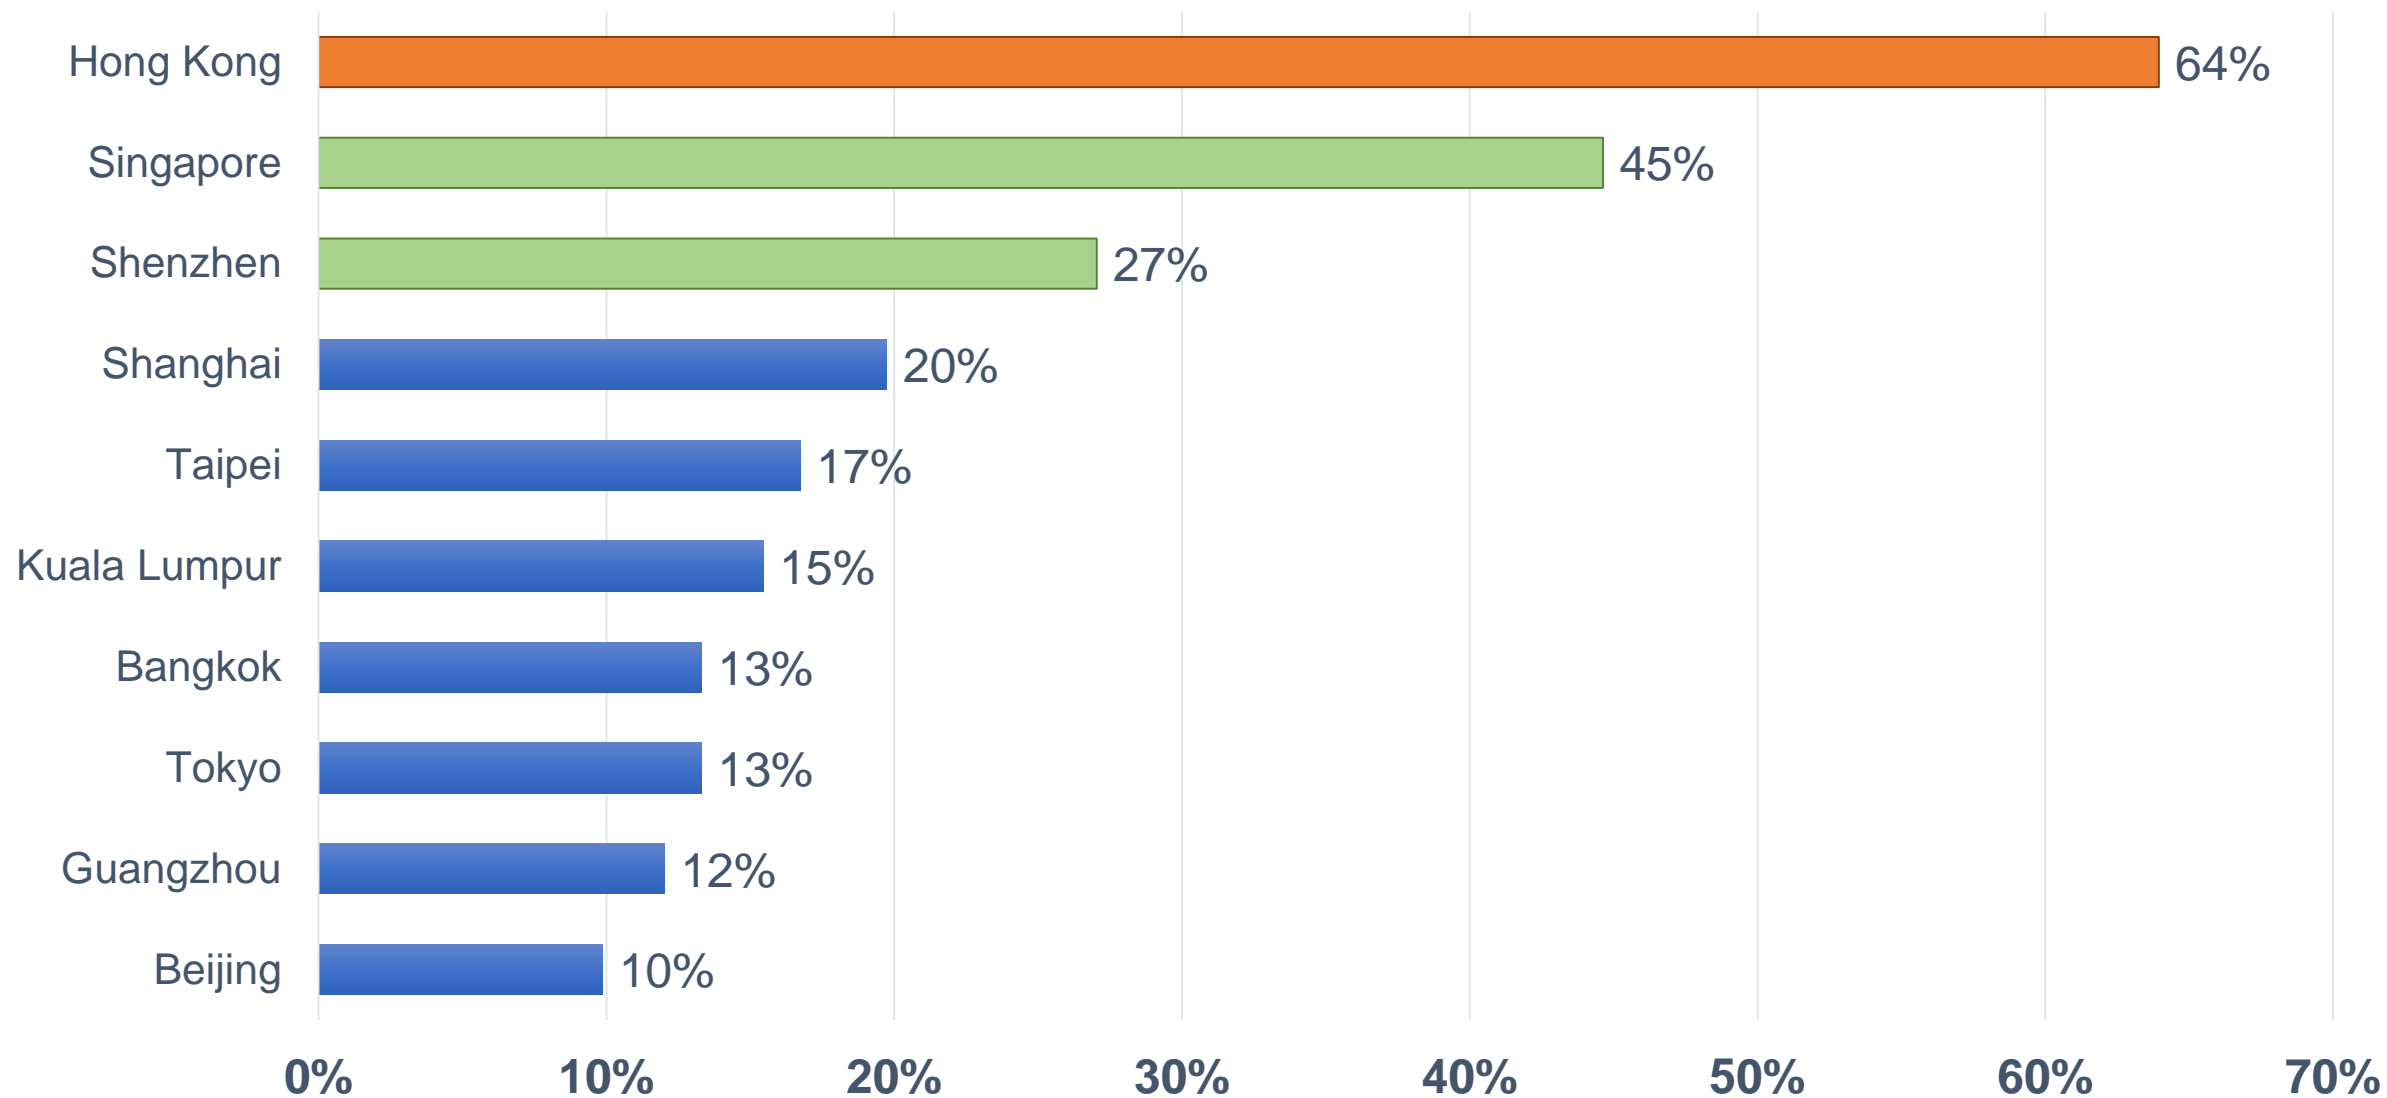

MOST PREFERRED CITIES FOR EXPANSION