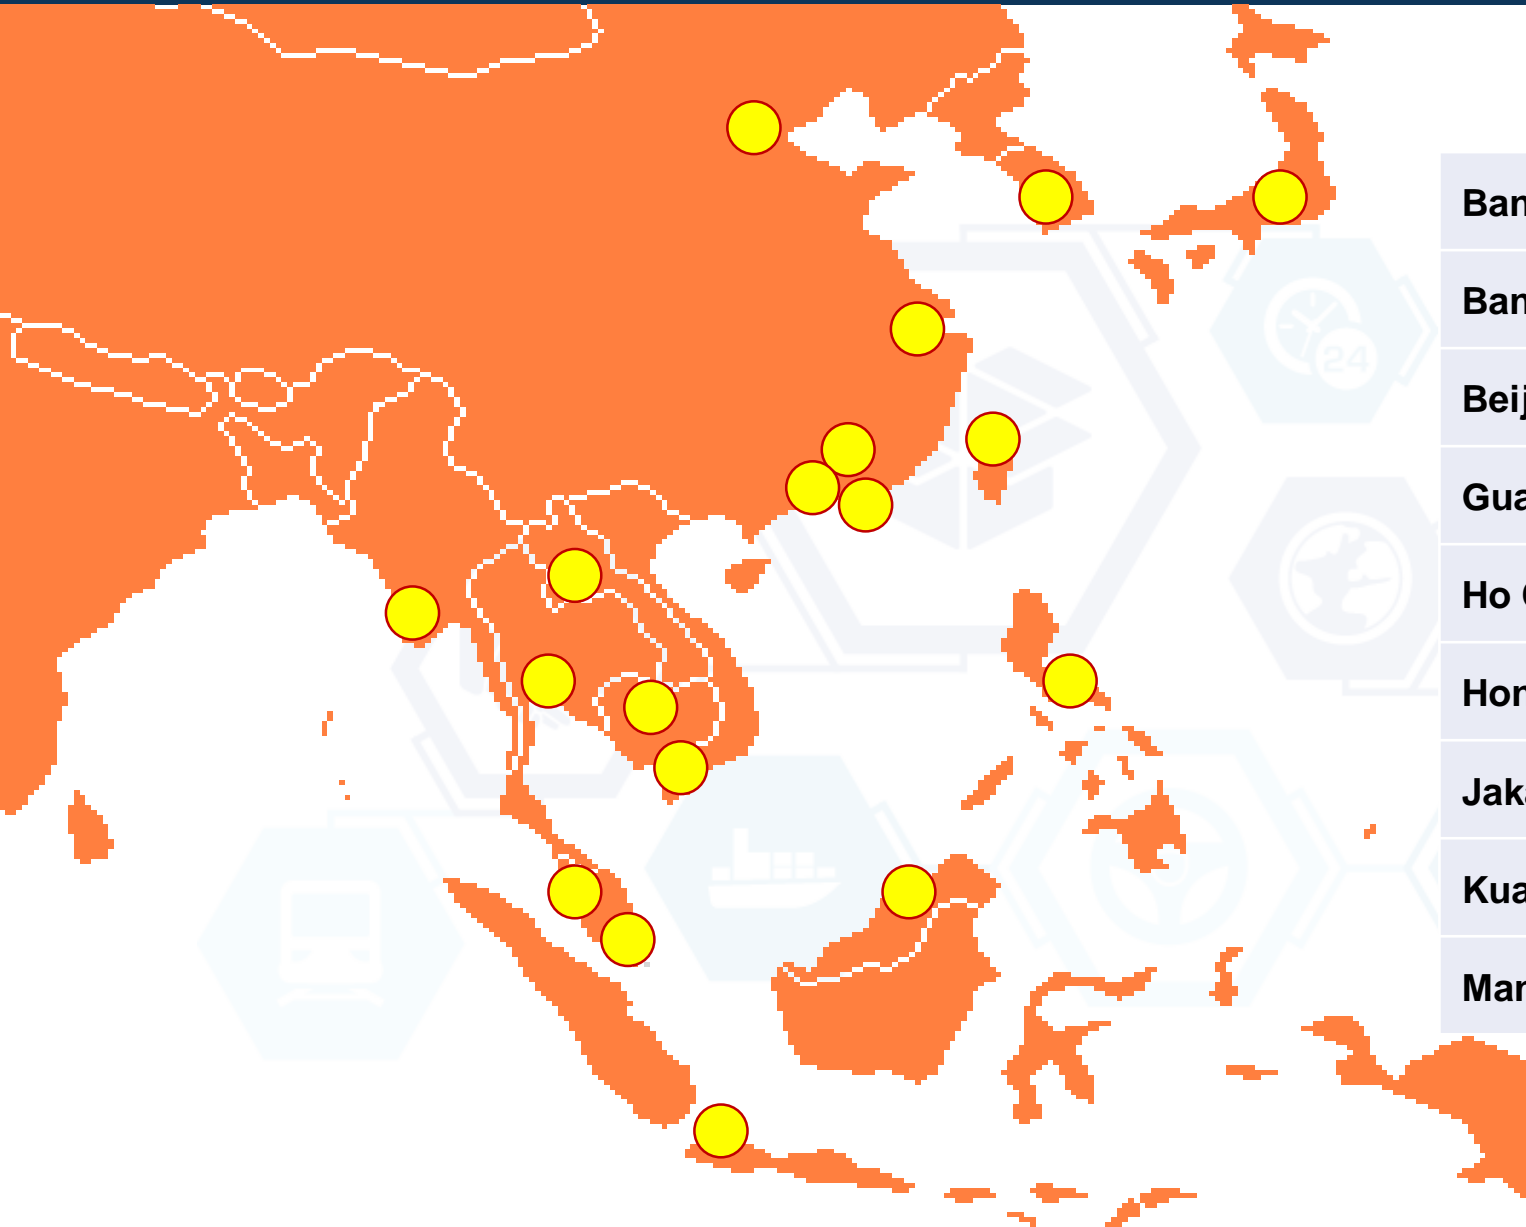

Research Partner

The FIRST INDEX

*ranking the FAVOURABILITY of business environments
in Hong Kong, ASEAN & East Asian cities*

AIMING IMPACTS

- Provide insights for Hong Kong-based startups to choose where to establish businesses
- Inspire Hong Kong government to improve local startup business environment and new economy development according to actual needs

SERIES A STAGE

15%

OTHERS

18 SURVEYED CITIES

Bandar Seri Begawan	Phnom Penh
Bangkok	Seoul
Beijing	Shanghai
Guangzhou	Shenzhen
Ho Chi Minh City	Singapore
Hong Kong	Taipei
Jakarta	Tokyo
Kuala Lumpur	Vientiane
Manila	Yangon

Among 18 surveyed cities, we show and compare the results of 10 cities as they had more than 10% of all respondents providing data

STARTUP HUBS – OVERALL RANKING

Region: Greater China, East Asia & ASEAN