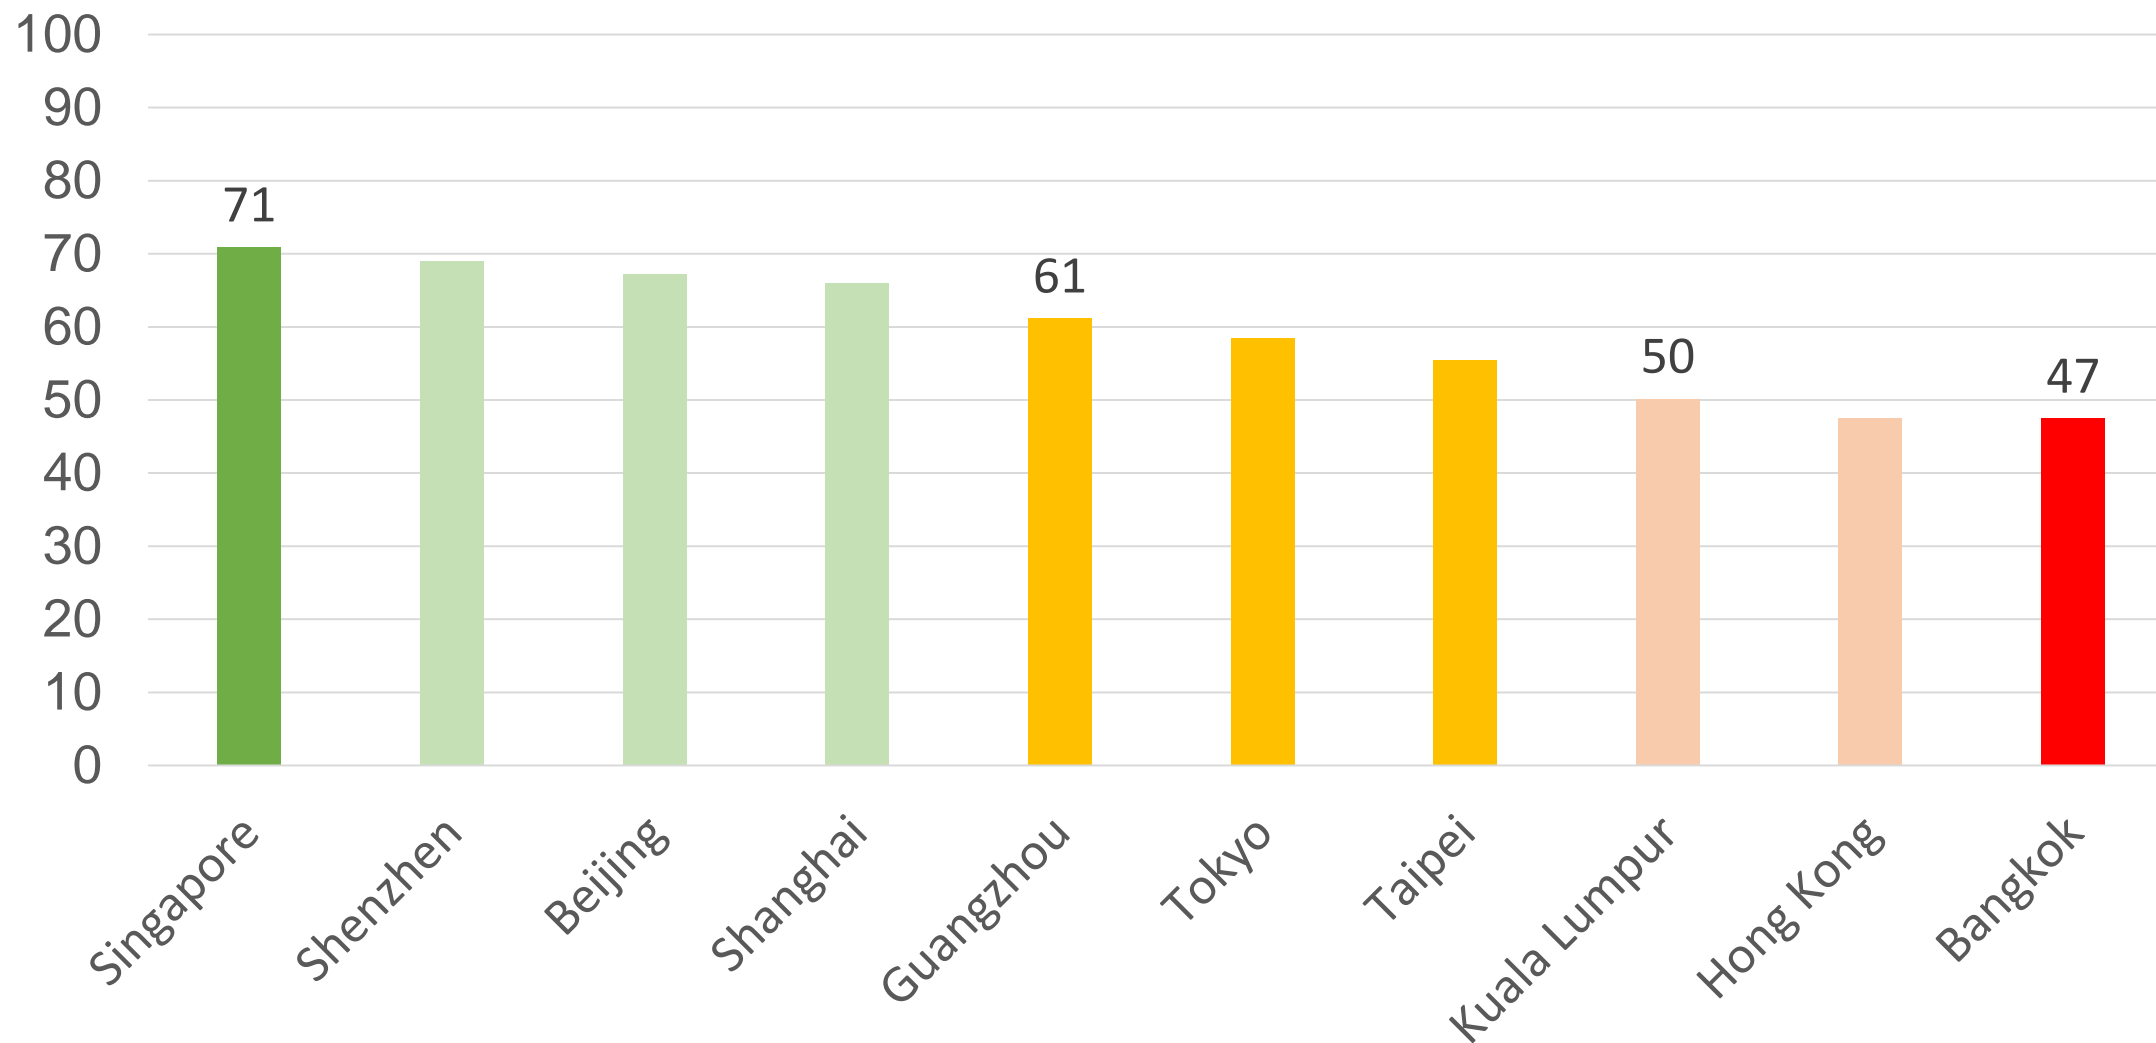

SERIES A STAGE

15%

OTHERS

18 SURVEYED CITIES

Bandar Seri Begawan	Phnom Penh
Bangkok	Seoul
Beijing	Shanghai
Guangzhou	Shenzhen
Ho Chi Minh City	Singapore
Hong Kong	Taipei
Jakarta	Tokyo
Kuala Lumpur	Vientiane
Manila	Yangon

Among 18 surveyed cities, we show and compare the results of 10 cities as they had more than 10% of all respondents providing data

STARTUP HUBS – OVERALL RANKING

Region: Greater China, East Asia & ASEAN